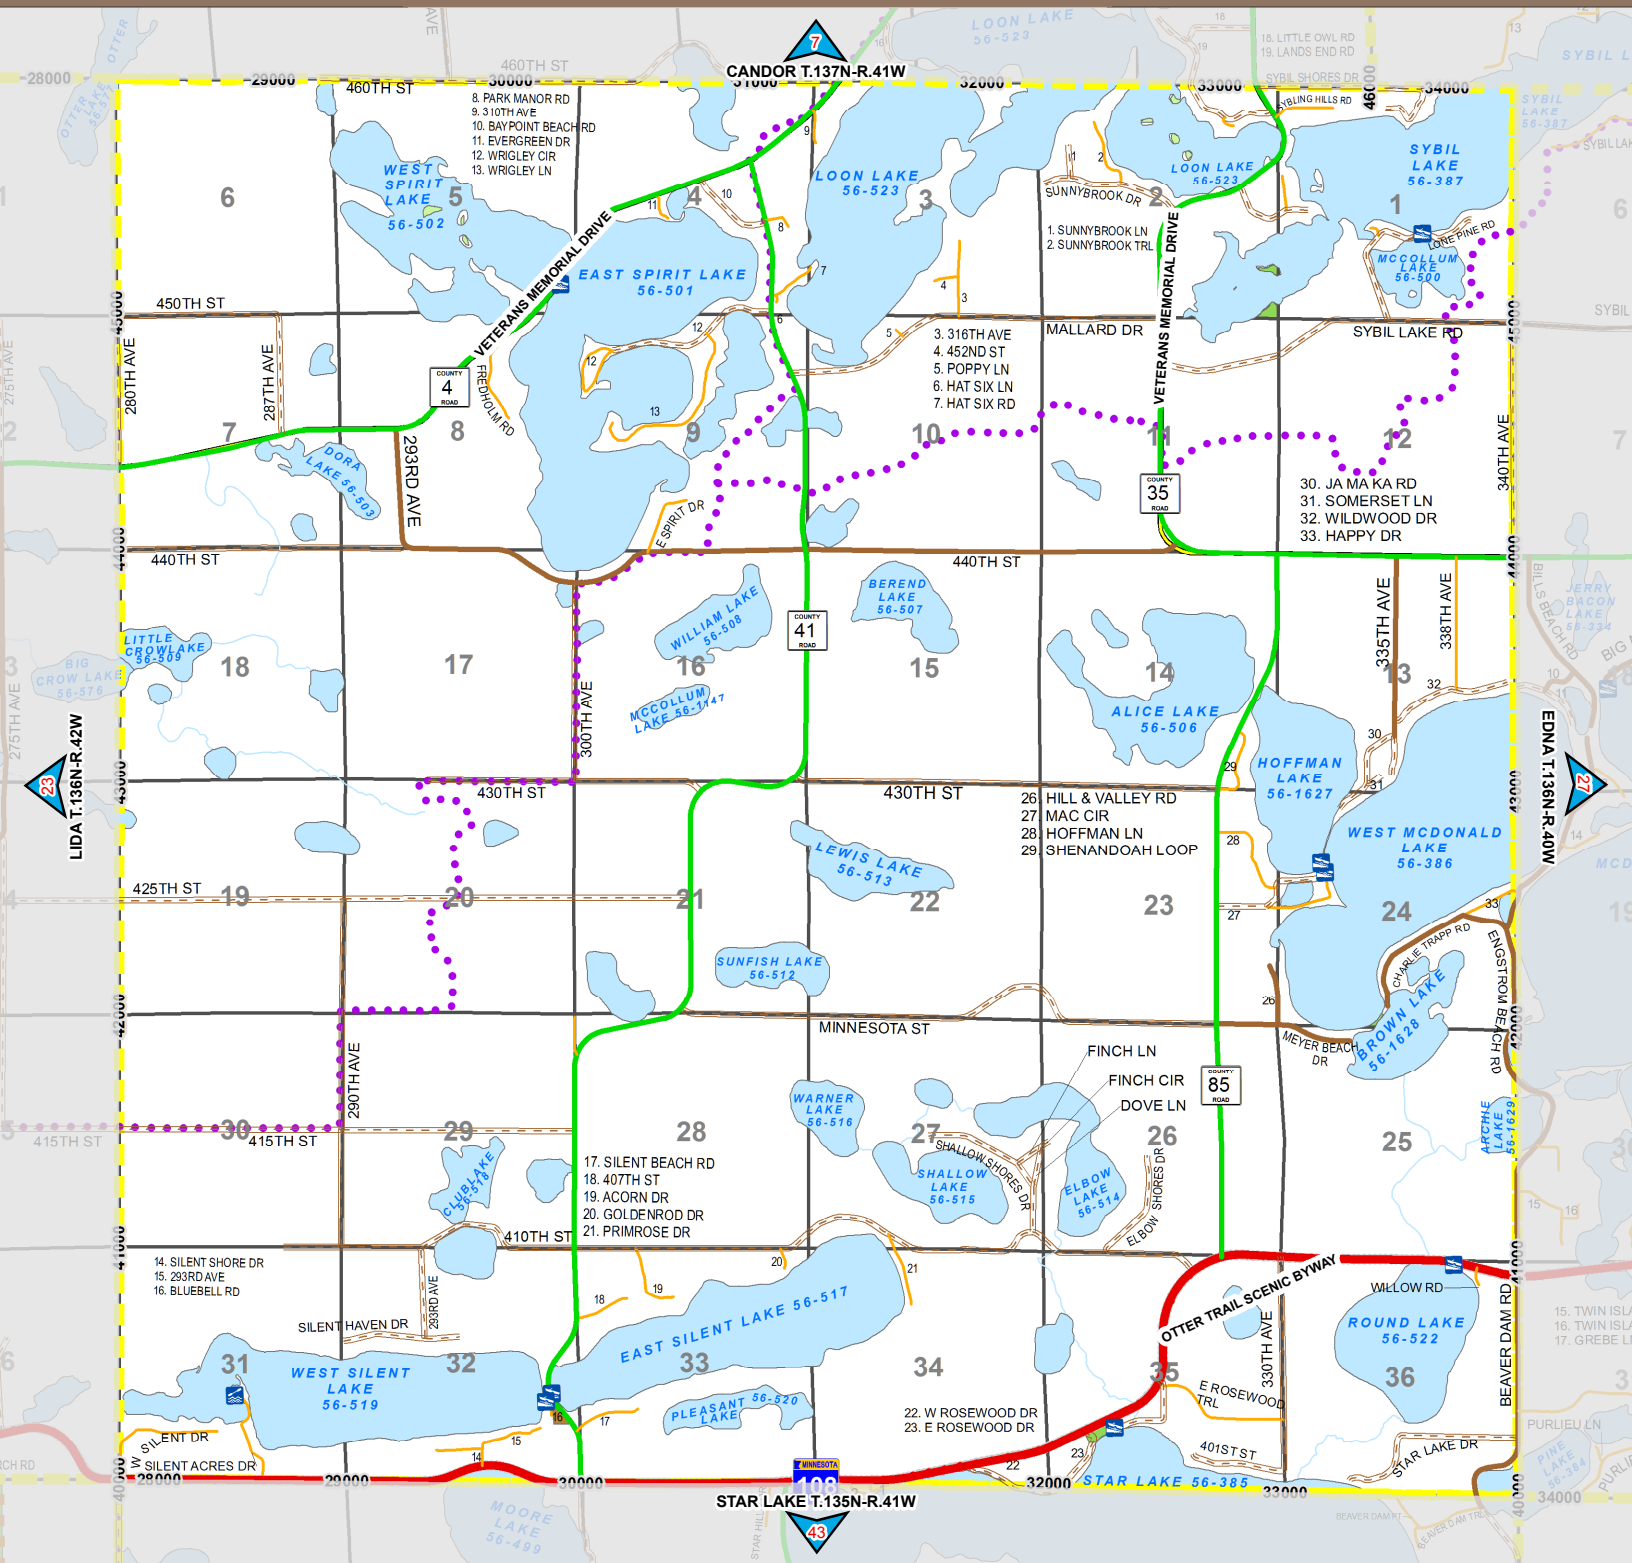

OTTER TAIL COUNTY - MINNESOTA

Dora T.136N - R.41W

- Railroads
- Snowmobile Trail
- Viking Trail
- Otter Trail Scenic Byway
- Veterans Memorial Drive
- Rivers & Streams
- Boat Launch
- Carry-In
- Lake
- Wildlife Refuge
- Wildlife Management Area
- Waterfowl Production Area
- State Park
- Municipality
- Section
- USA
- State of Minnesota
- Otter Tail County
- Unincorporated City
- Subdivision
- Private Parcel